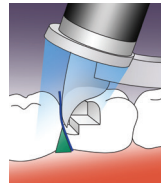

The **margin elevation matrix** is trimmed in height to allow proper adaptation and seal of these deep areas so that a composite margin elevation can be performed.

Dead-soft Bands with non-stick coating

Regular Bands	Item	Standard Qty.
Margin elevation band	SMT500H10-M	50

Regular Bands	Item	Bulk Qty.
Margin elevation band	SMT500H10	100

PerForm

Description	Item	Qty.
Perform	CFK01	1/ea. size
1.1 mm Small	CF100	2/pk
2 mm Large	CF200	2/pk

Kit includes PerForm™ Proximal Contact Instruments.

They're the fast and easy way to give you the contacts you demand!

- Control the height and breadth of contacts
- Increase the tightness of contacts
- Unique lens controls curing light diffusion